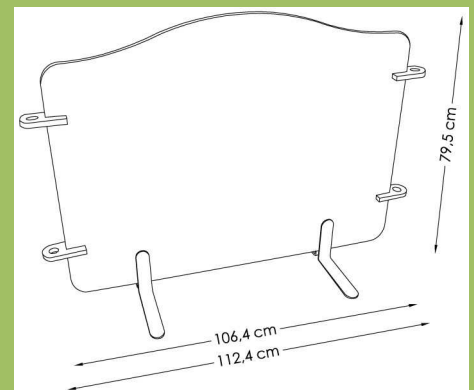

Colour hooks

Distributed by:

Measures

Length 119 cm. – Height 42 cm. – Depth 22 cm.

Fence

www.mobeduc.com

N

Ref.: 600643

Colours

Cherry red (E10), apple green (E13), lavender blue (E14), yellow (E17), beech (E18), orange (E19), dark blue (E20), dark green (E21), pink (E22) and white (E23).

Distributed by:

Measures

Total length 112,4 cm – High 79,5 cm – Depth 41,6 cm – Width between axes: 106,4 cm (measure to take into account to cover spaces)