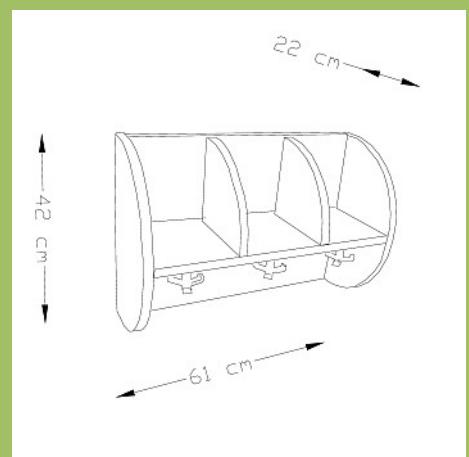

Colour hooks

Distributed by:

Measures

Length 61 cm. – Height 42 cm. – Depth 22 cm.

Coat rack – 4 compartments (crescent-shaped sides)

www.mobeduc.com

Ref.: 600619A

Furniture with 4 compartments with crescent-shaped sides, manufactured from 19 mm beech melamine and 2 mm PVC edges, finished for both sides. There are 4 swivel hooks made of polypropylene with rounded corners to hand the clothes of the child.

Colour hooks

Distributed by:

Measures

Length 80 cm. – Height 42 cm. – Depth 22 cm.

Coat rack – 6 compartments (crescent-shaped sides)

www.mobeduc.com

Ref.: 600620A

Furniture with 6 compartments with crescent-shaped sides, manufactured from 19 mm beech melamine and 2 mm PVC edges, finished for both sides. There are 6 swivel hooks made of polypropylene with rounded corners to hand the clothes of the child.