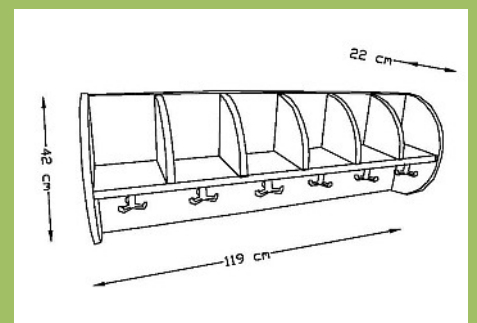

Colour hooks

Distributed by:

Measures

Length 61 cm. – Height 42 cm. – Depth 22 cm.

Coat rack – 4 compartments (crescent-shaped sides)

www.mobeduc.com

Ref.: 600619A

Furniture with 4 compartments with crescent-shaped sides, manufactured from 19 mm beech melamine and 2 mm PVC edges, finished for both sides. There are 4 swivel hooks made of polypropylene with rounded corners to hand the clothes of the child.

Colour hooks

Distributed by:

Measures

Length 80 cm. – Height 42 cm. – Depth 22 cm.

Coat rack – 6 compartments (crescent-shaped sides)

www.mobeduc.com

Ref.: 600620A

Furniture with 6 compartments with crescent-shaped sides, manufactured from 19 mm beech melamine and 2 mm PVC edges, finished for both sides. There are 6 swivel hooks made of polypropylene with rounded corners to hand the clothes of the child.

Colour hooks

Distributed by:

Measures

Length 119 cm. – Height 42 cm. – Depth 22 cm.

Fence

www.mobeduc.com

N

Ref.: 600643