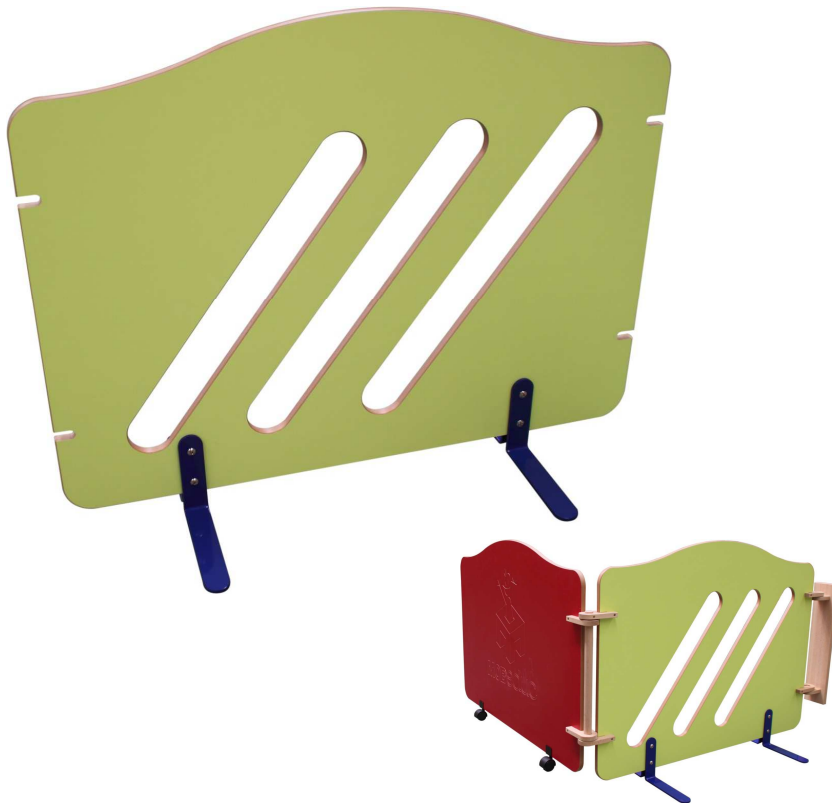

Fence

www.mobeduc.com

N

Ref.: 600643

Fence to create enclosed spaces with total visibility, playgrounds, separation of space, etc.

Manufactured DM melamine thick with rounded edges and painted with nontoxic varnish.

Side anchors in solid beech wood, providing more strength at the junction between fences. These anchors allow different angle positions giving us multiple combinations of contour.

Finished on both sides.

Possibility to choose front decoration, open (as shown in the photo) or blind (with logo MOBeduc).

MOBeduc complies with TECNALIA certification (Safety & Quality standards) in the manufacture of nursery and primary furniture.

TECNALIA offers a global service to the furniture sector by testing and certifying the behaviour of finished furniture and of each of its components with the following methodology:

- Initial inspection of our system of production and control.
- Initial test about the type of product.
- Surveillance, monitoring and evaluation of the quality system.
- Test of raw materials using random samples.
- Test of finished product using random samples.

Colours

Cherry red (E10), apple green (E13), lavender blue (E14), yellow (E17), beech (E18), orange (E19), dark blue (E20), dark green (E21), pink (E22) and white (E23).

Distributed by: