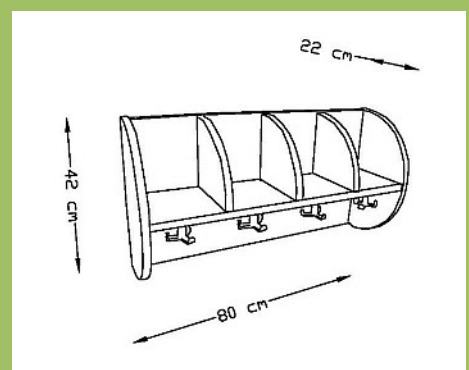

Colour hooks

Distributed by:

Measures

Length 61 cm. – Height 42 cm. – Depth 22 cm.

Coat rack – 4 compartments (crescent-shaped sides)

www.mobeduc.com

Ref.: 600619A

Furniture with 4 compartments with crescent-shaped sides, manufactured from 19 mm beech melamine and 2 mm PVC edges, finished for both sides. There are 4 swivel hooks made of polypropylene with rounded corners to hand the clothes of the child.

Colour hooks

Distributed by:

Measures

Length 80 cm. – Height 42 cm. – Depth 22 cm.

Coat rack – 6 compartments (crescent-shaped sides)

www.mobeduc.com

Ref.: 600620A

Furniture with 6 compartments with crescent-shaped sides, manufactured from 19 mm beech melamine and 2 mm PVC edges, finished for both sides. There are 6 swivel hooks made of polypropylene with rounded corners to hand the clothes of the child.