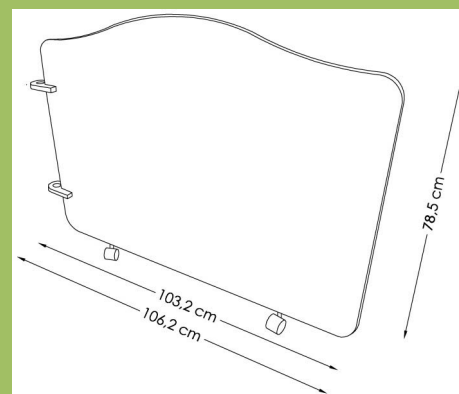

Distributed by:

Measures

Total length 106,2 cm – High 78,5 cm – Depth 5 cm – Width between axes: 103,2 cm. (measure to take into account to cover spaces)